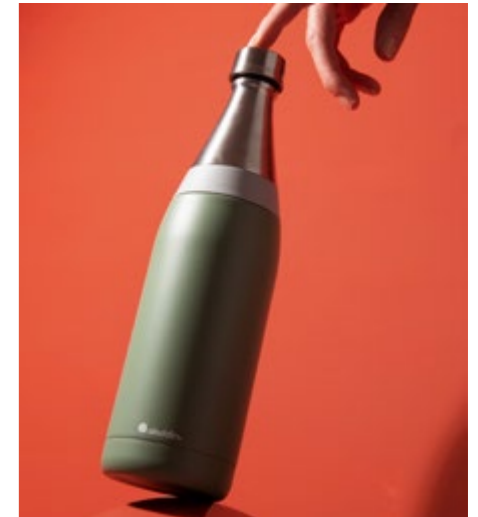

Since 1908, Aladdin is consistently recognised globally for its leading design and innovation due to our passion for quality, sustainability and good. Alongside our consumers, we at Aladdin, aspire to an urban on-the-go world of zero compromises.

Our in-house product creation begins with a deep understanding of consumer needs. Our extensive market insights, best-in-class technological expertise, and true social responsibility code of conduct, enable us to develop innovative products that connect you to life in the city.

In order to meet our elevated, cohesive, and uncompromising vision, we have an in-house passionate team of experts that design, engineer and lab test the innovative Aladdin range of products.

We ensure our products always live up to our promises of performance. This includes honest, real, and accurate claims of hot & cold thermals, leak resistance, washability, and durability.

We believe in exceeding consumer expectations with every detail, including sustainable packaging, durable finishes, and elevated graphics. Our on-the-go water bottles and travel mugs are truly designed to function as good as they look.

Timeless style makes them essential everyday-and-everywhere accessories - for coffee, for water, for the office, for the gym, for in your bag.

Good for you, good for the planet.

Your Aladdin Team