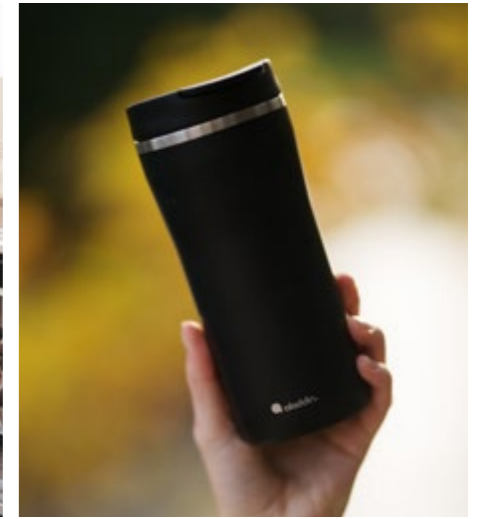

Mocca Thermovac™ Leak-Lock™ Mug 0.35L

Introduction

Compact and handy Thermovac™ insulated mug to enjoy your favourite medium sized drinks without spilling a drop and that keeps your drink hot or cold for hours.

Features

- Stainless Steel double wall Thermovac™ compact vacuum insulation, 3h hot & 5.5h+* cold
- Leak-Lock™ technology; leakproof flip lid with locking slider
- Easy-grip durable powder coating
- Signature polished steel rim to enjoy as a cup without lid
- Car, bike cup holders and laptop bags friendly
- Dishwasher safe
- BPA free, EU-tested safe

10-09363 – ● 001 ● 002 ● 004 ● 005 ● 003 ● 006 ● 007