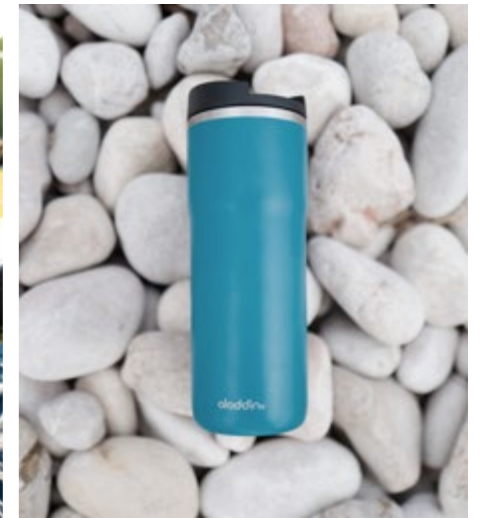

Java Thermovac™ Leak-Lock™ Mug 0.47L

Introduction

The perfect commuter mug for tea and coffee lovers that thanks to its compact design and high performing Thermovac™ vacuum insulation, keeps larger drinks hot and cold for hours.

Features

- Stainless Steel double wall Thermovac™ compact vacuum insulation, 4h hot & 6h+* cold
- Leak-Lock™ technology; leakproof flip lid with locking slider
- Easy-grip durable powder coating
- Signature polished steel rim to enjoy as a cup without lid
- Car, bike cup holders and laptop bags friendly
- Dishwasher safe
- BPA free, EU-tested safe

10-06646 – ● 004 ● 005 ● 007 ● 008 ● 006 ● 009 ● 010