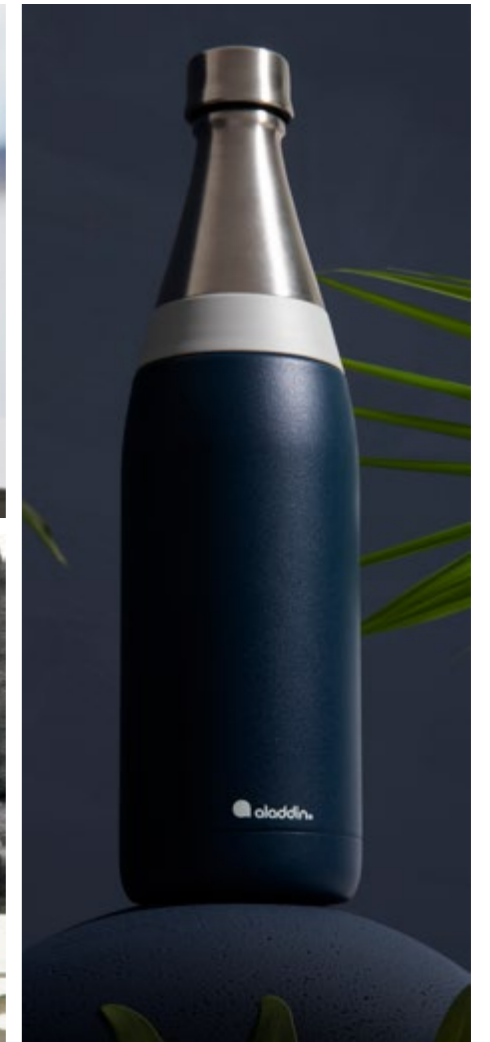

Fresco Thermovac™ Stainless Steel Water Bottle 0.6L

Introduction

Stylish water bottle without compromises. Thermovac™ insulation keeps your water icy cold for hours. Removable lid and bottle neck makes it easy to fill with ice & to clean.

sustain.
promise | 10❄️ | 18❄️ | BPA FREE

Features

- Stainless Steel double wall Thermovac™ vacuum insulation, 10h cold, 18h with ice*
- Two-way leakproof lid allows to fill with ice and easy to clean
- Smooth drinking spout
- Dishwasher safe
- BPA free, EU-tested safe

10-10098 – 009 007 006 008 005 003 001 004 002