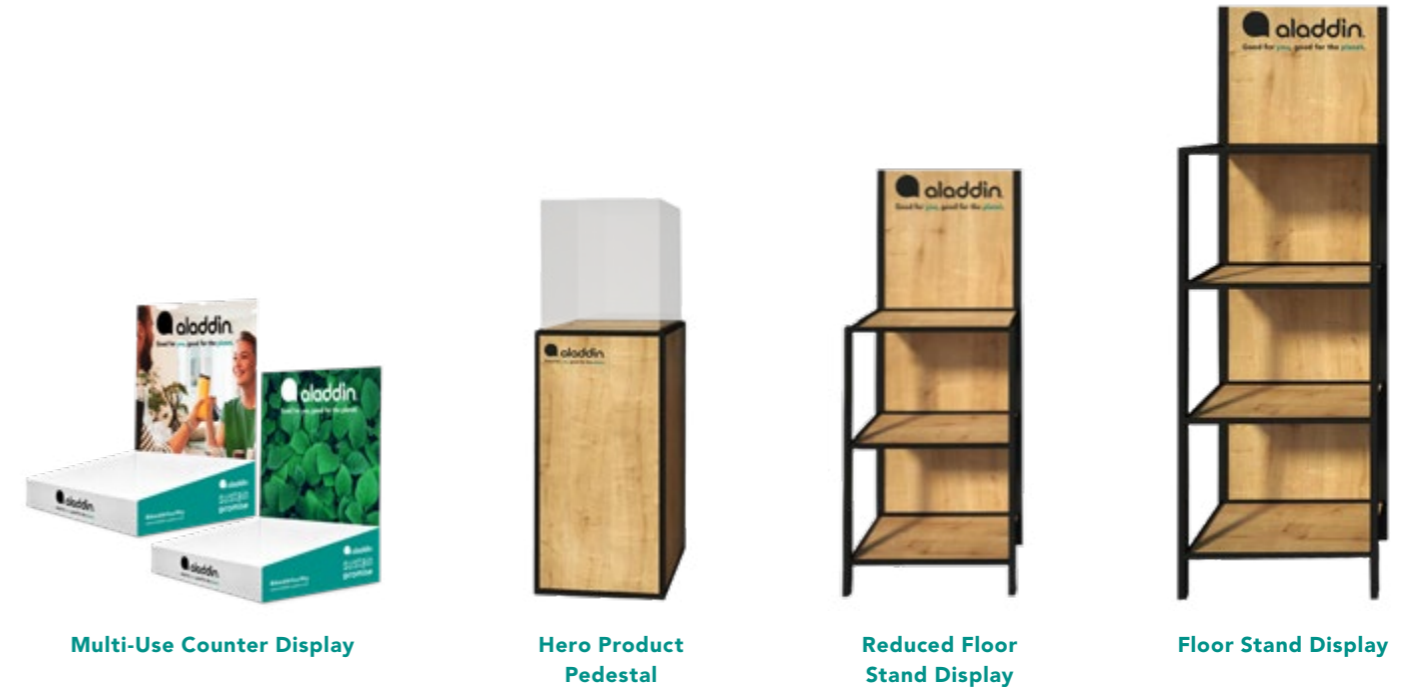

Omnichannel assets

Aladdin Retail Display Programme