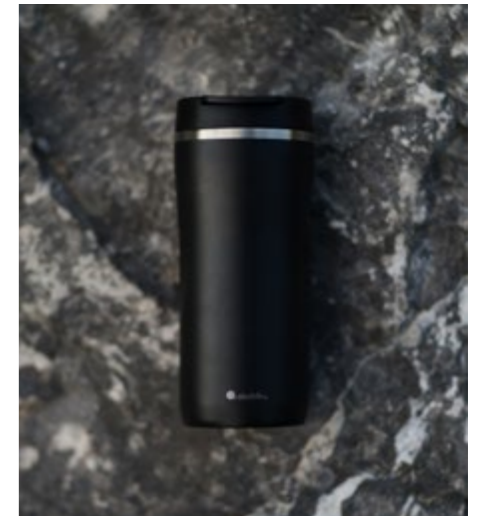

Since 1908, Aladdin is consistently recognised globally for its leading design and innovation due to our passion for quality, sustainability and good. Alongside our consumers, we at Aladdin, aspire to an urban on-the-go world of zero compromises.

Our in-house product creation begins with a deep understanding of consumer needs. Our extensive market insights, best-in-class technological expertise, and true social responsibility code of conduct, enable us to develop innovative products that connect you to life in the city.

In order to meet our elevated, cohesive, and uncompromising vision, we have an in-house passionate team of experts that design, engineer and lab test the innovative Aladdin range of products.

We ensure our products always live up to our promises of performance. This includes honest, real, and accurate claims of hot & cold thermals, leak resistance, washability, and durability.

We believe in exceeding consumer expectations with every detail, including sustainable packaging, durable finishes, and elevated graphics. Our on-the-go water bottles and travel mugs are truly designed to function as good as they look.

Timeless style makes them essential everyday-and-everywhere accessories - for coffee, for water, for the office, for the gym, for in your bag.

Good for you, good for the planet.

Your Aladdin Team